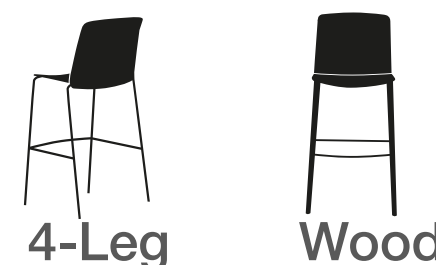

Materials & Options

Mixed material stools available with seat options in poly, wood or upholstery, and back options in poly or upholstery. Base styles: 4-leg and wood.