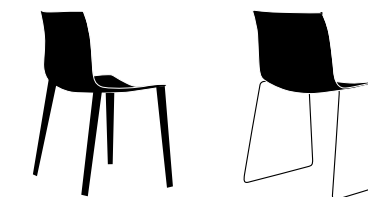

List Prices

Poly starts at \$300

Front cover starts at \$772

Seat Pad starts at \$553

Wood starts at \$861

Fully upholstered starts at \$853

Materials & Options

Wood or plastic shells available non-upholstered, w/front cover, seat pad or fully upholstered. (Front cover only on monocolour). Base styles: 4-leg and sled.