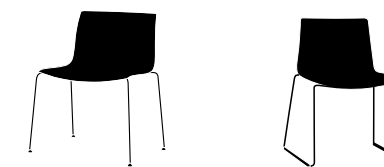

PO00401

PO00409

PO00412

\*see upholstery options [here](#)

4-Leg / Sled Base

CRO

Article #	4-Leg	Sled
Poly Shell	0201	2074
Poly Shell, Front Cover	2040	2076
Fully Upholstered	0203	2075

Also available:

- Trolley Art. 0760
- "BV" Metal armrests or "CI" upholstered armrests
- Stacking pad Art. 0228
- Cushion Art. 0261
- Set of felt glides (white or black) Art. 2015 for 4-leg bases

SIDE & STACKING CHAIRS