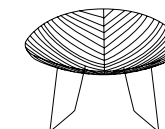

Materials & Options

Powdercoated aluminum lounge chair with stackable sled base. Suitable for outdoor use.

Article #

Lounge Chair

1803

Also available:

— Polyurethane cushion: 1809 (in white and green)