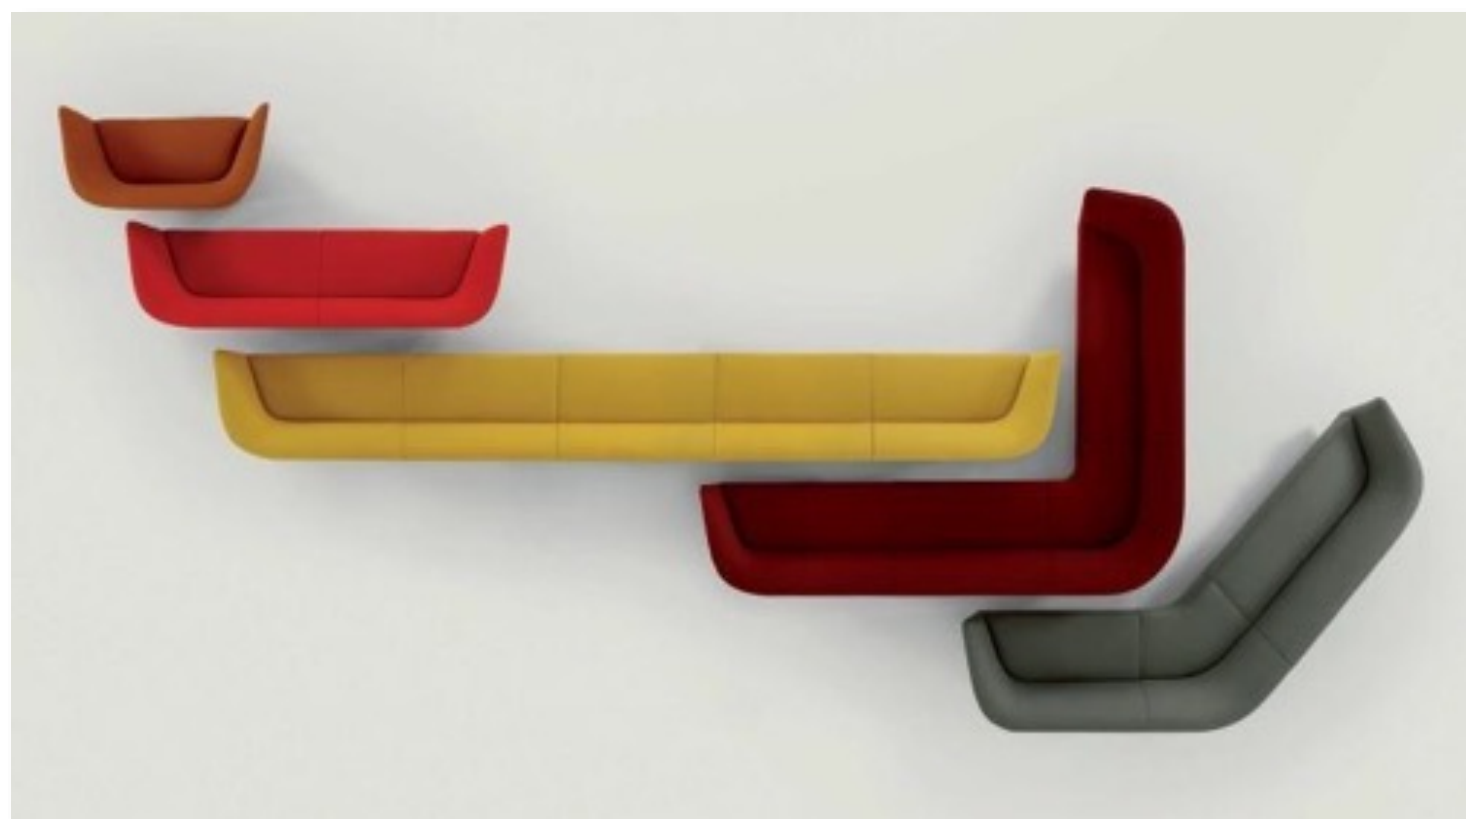

SIDE & STACKING
CHAIRS

STOOLS

SOFAS &
LOUNGE

TABLES

OFFICE
CHAIRS

PANELS

ACCESSORIES

ADELL

ARCOS

CATIFA 80

COLINA

KIIK

LEAF

LOOP

PIX

SAARI

STEEVE

List Prices

2-Seat sofa starts at $4,238

3-Seat sofa starts at $4,943

Base Finish

LU1

S03

V39 - matt

Materials & Options

Upholstered sofa group with stainless steel, polished aluminum or powdercoated feet.

Upholstery

*see [upholstery options here](#)

Article #

2-Seat Sofa	2800
3-Seat Sofa	2801
Loose Pillow (20 1/2" x 18 1/8")	2828
Loose Pillow (20 1/2" x 14 1/8")	2829
61" Left / Right End	2802/2803
74" Left / Right End	2804/2805
51 5/8" Straight Unit	2806
77 1/8" Straight Unit	2807
30° Corner Unit	2820
45° Corner Unit	2809
90° Corner Unit	2808